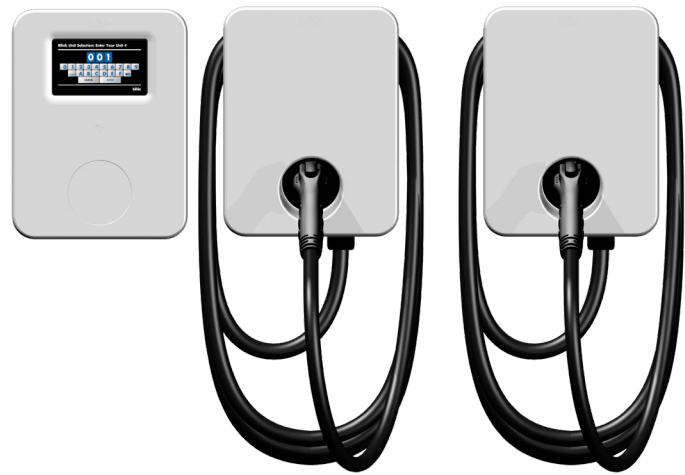

*Some items may not be included in the initial product offering.
BlinkCharging.com • (888) 998.2546

Meet the Family.

blink

Blink IQ 200

Designed for All Locations

The IQ 200 family offers a full range of deployment configurations, from single to multiple cord pedestals, to individual and paired wall mount chargers.

Wall Mount

Ideal for parking garages the wall mount unit serves EV drivers with minimum fuss.

Wall Mount with Kiosk

The kiosk and smart unit deployment is best for high density, multiple unit installations.

Single Pedestal

The single pedestal slim installation is great for small spaces that may wish to expand in the future.

Dual Pedestal

For busy parking lots, the dual pedestal can securely mount 2 independent charging stations.

Triangle Pedestal

Maximizing space, the triangle pedestal can securely mount 1-3 independent charging stations.